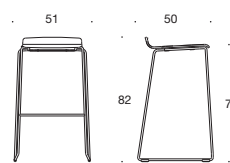

FORM

DESIGN JUKKA SETÄLÄ

Inspiring
spaces

Martela

2805DE